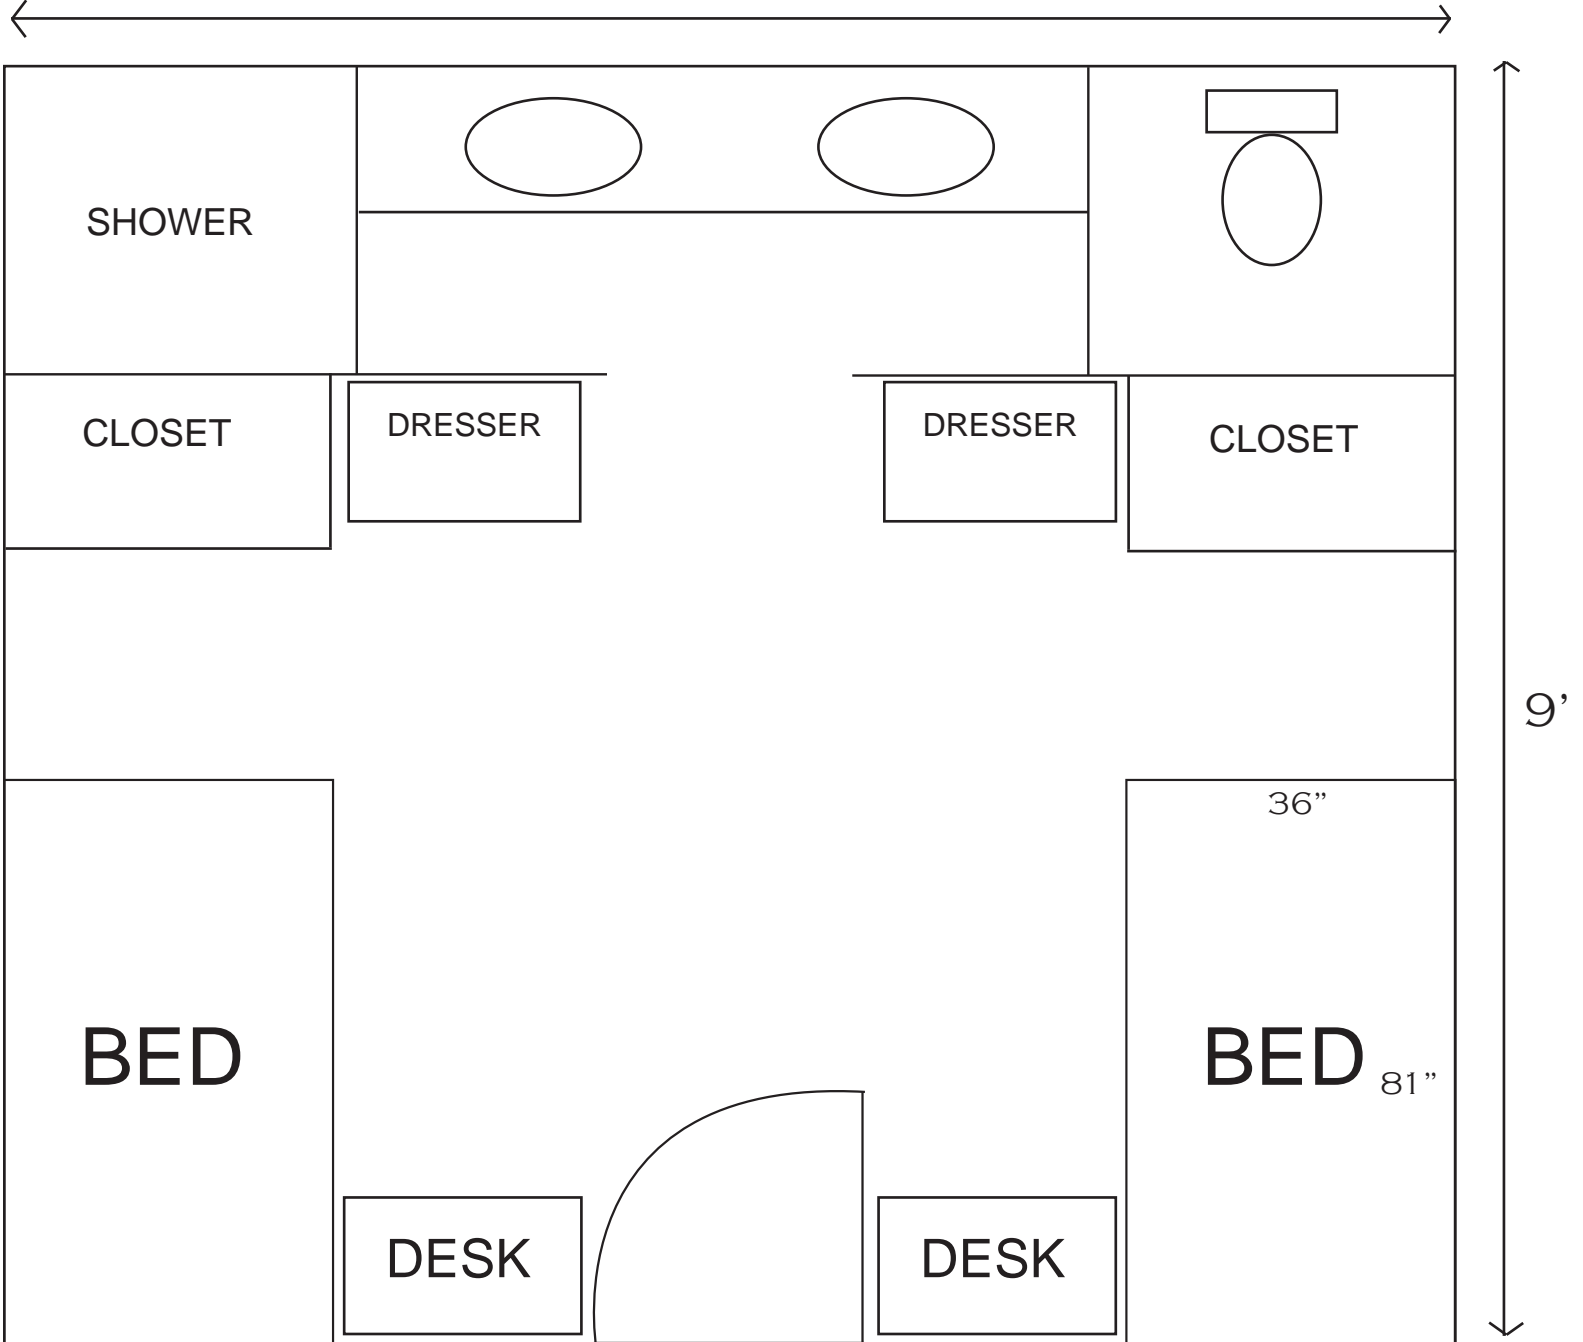

# Southwest Hall Room Layout

12' 10"

# Knorpp Hall Dorm Rooms

# Regents Hall Dorm Rooms

# Vaughn and Phelan Hall Dorm Rooms