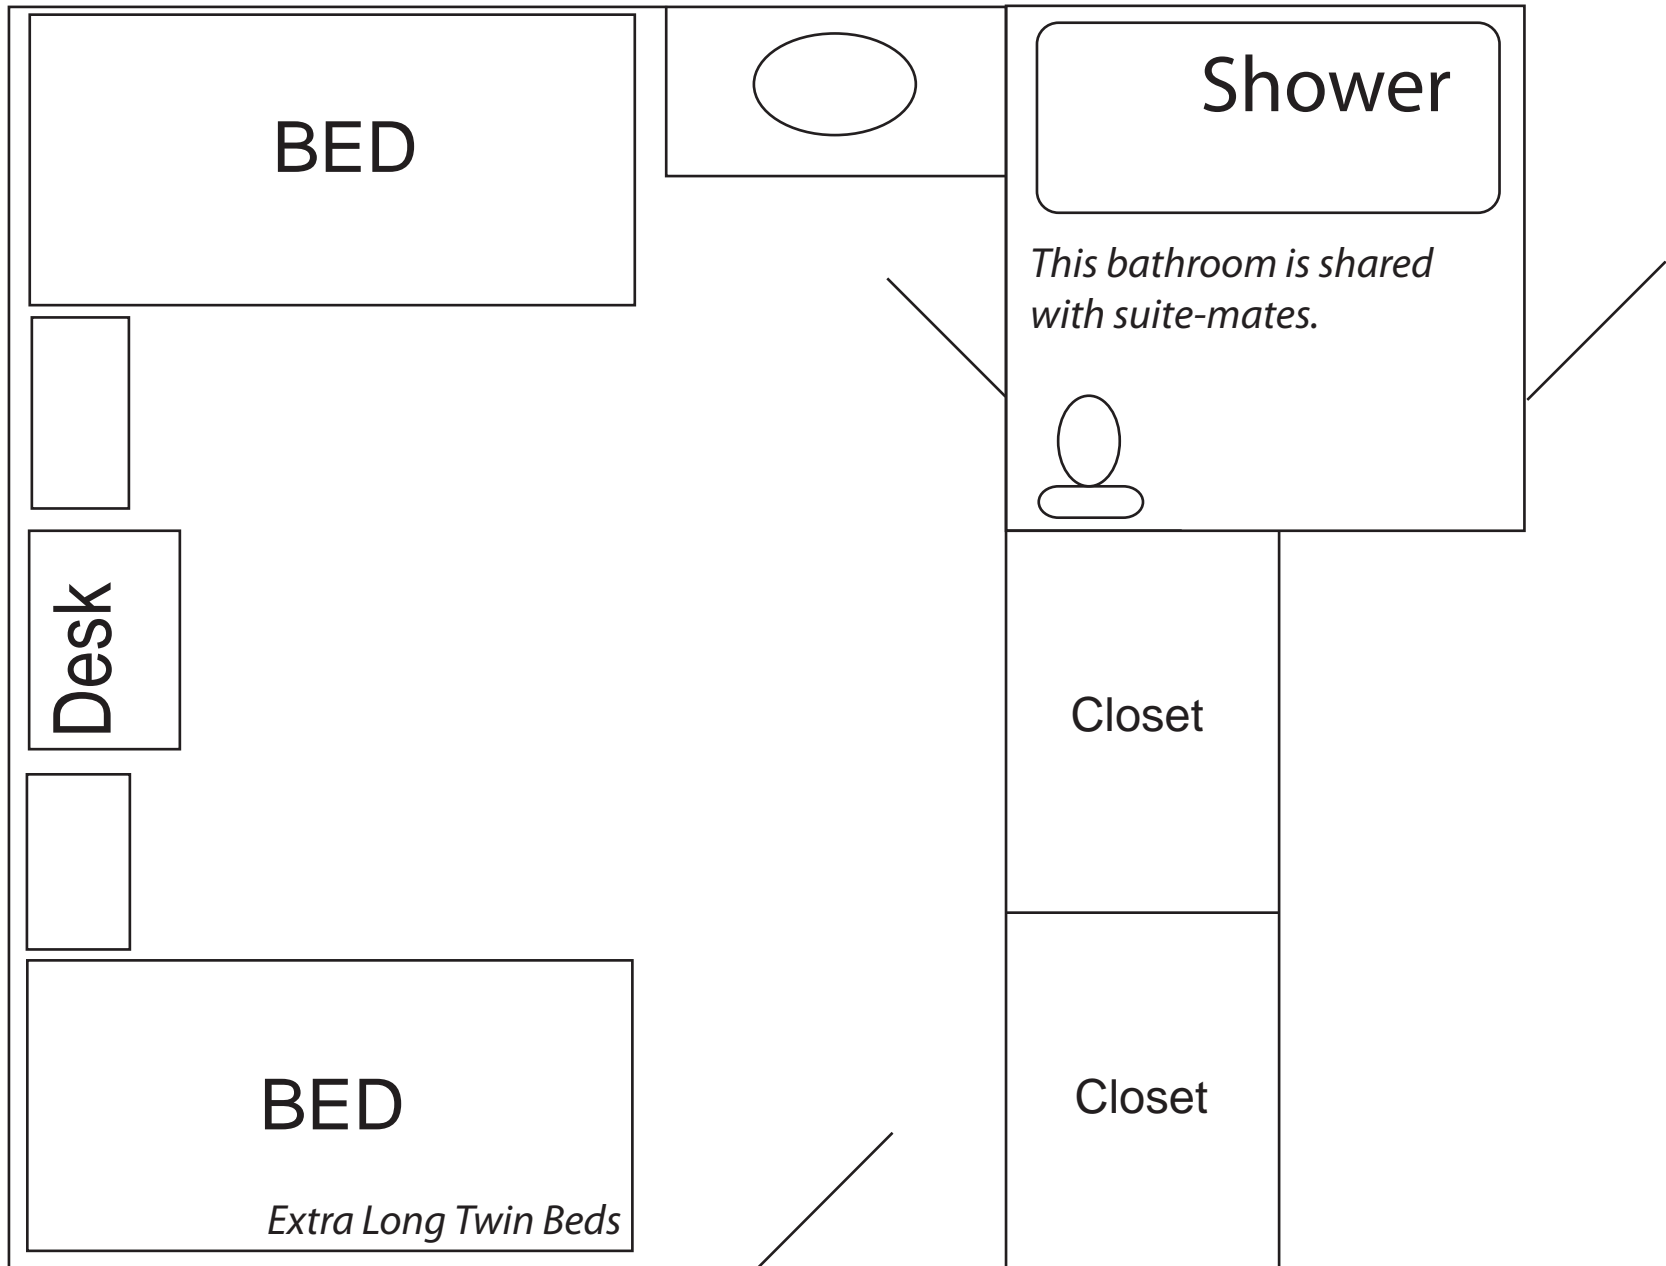

# Southwest Hall Room Layout

12' 10"

# Knorpp Hall Dorm Rooms

# Vaughn and Phelan Hall Dorm Rooms