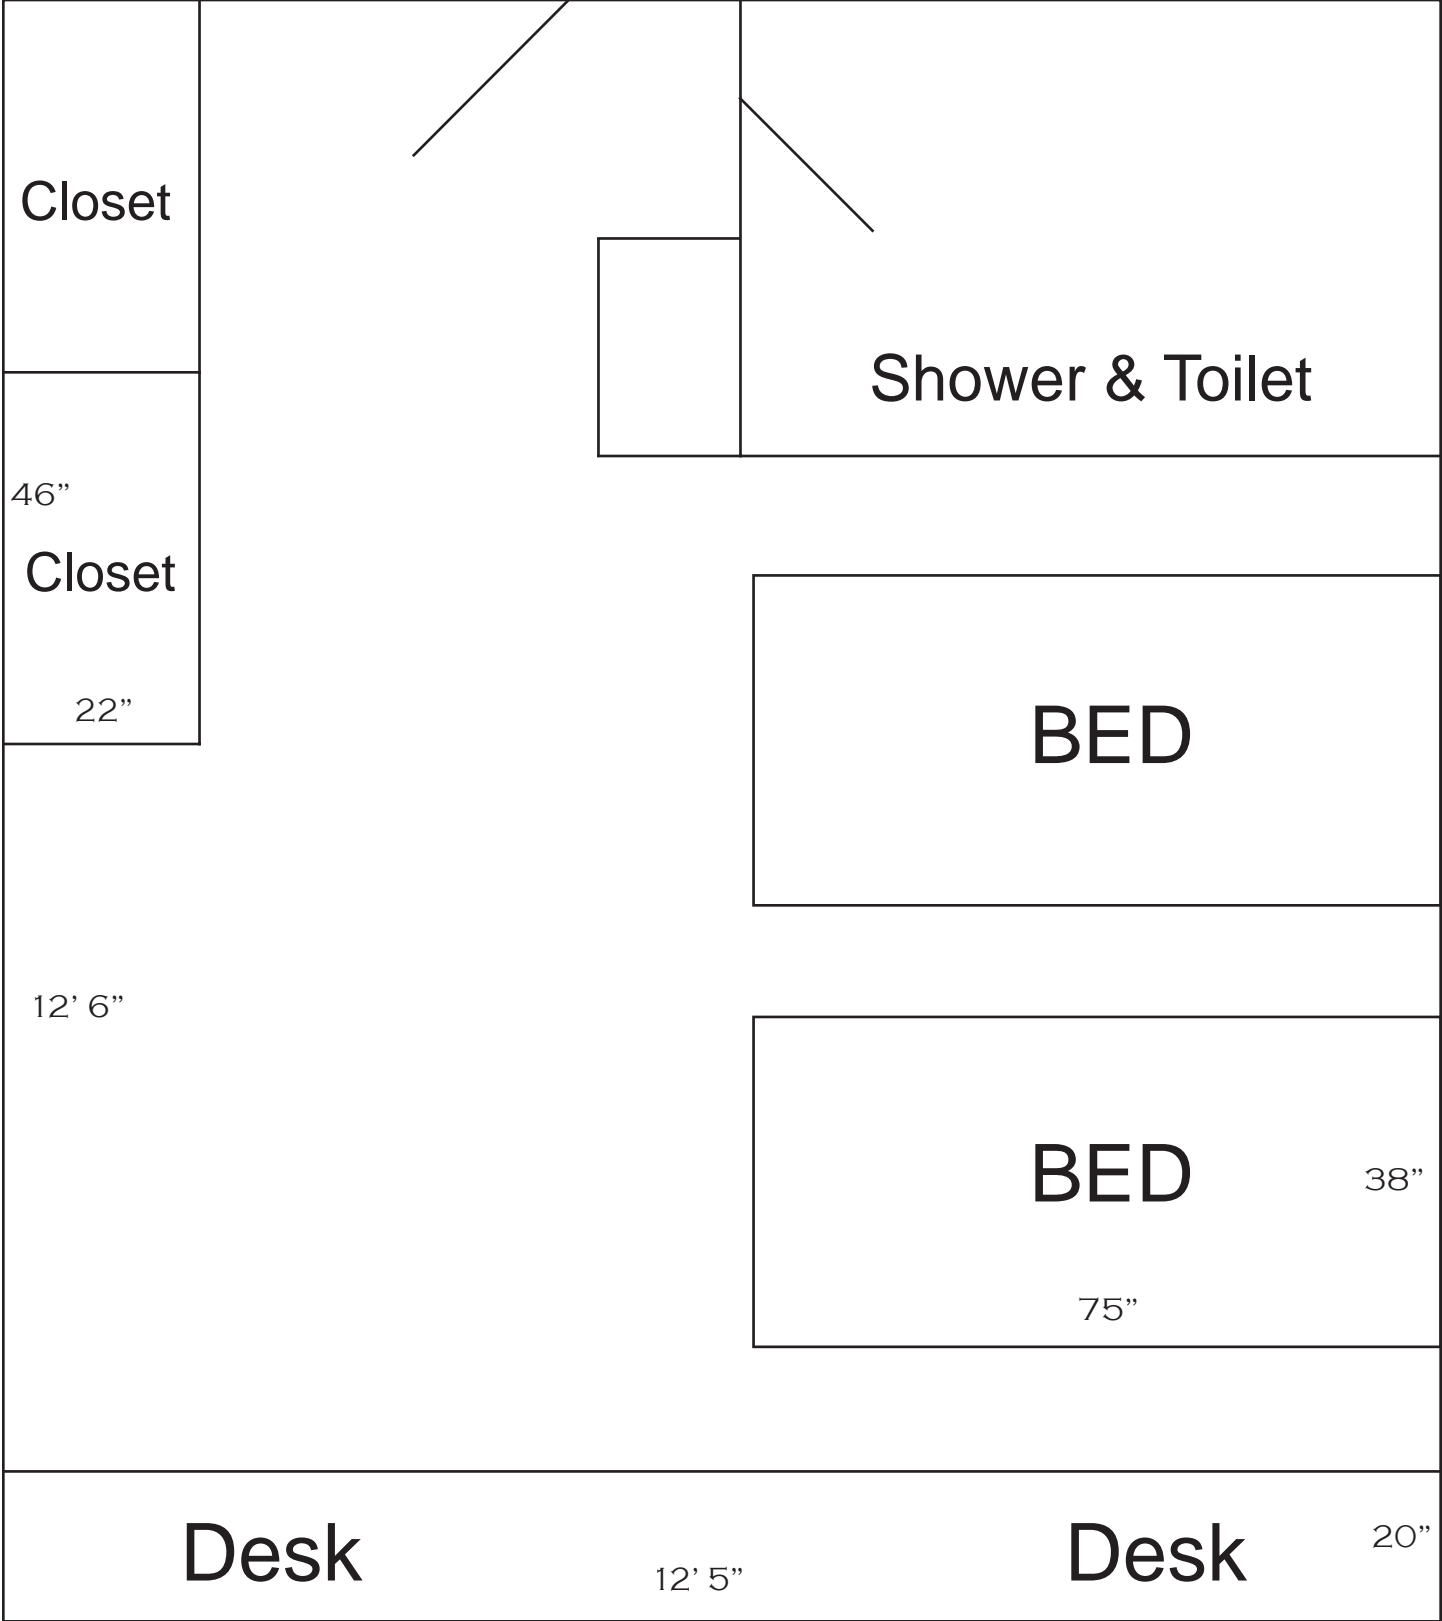

# Southwest Hall Room Layout

12' 10"

# Knorpp Hall Dorm Rooms

# Regents Hall Dorm Rooms

# Vaughn and Phelan Hall Dorm Rooms